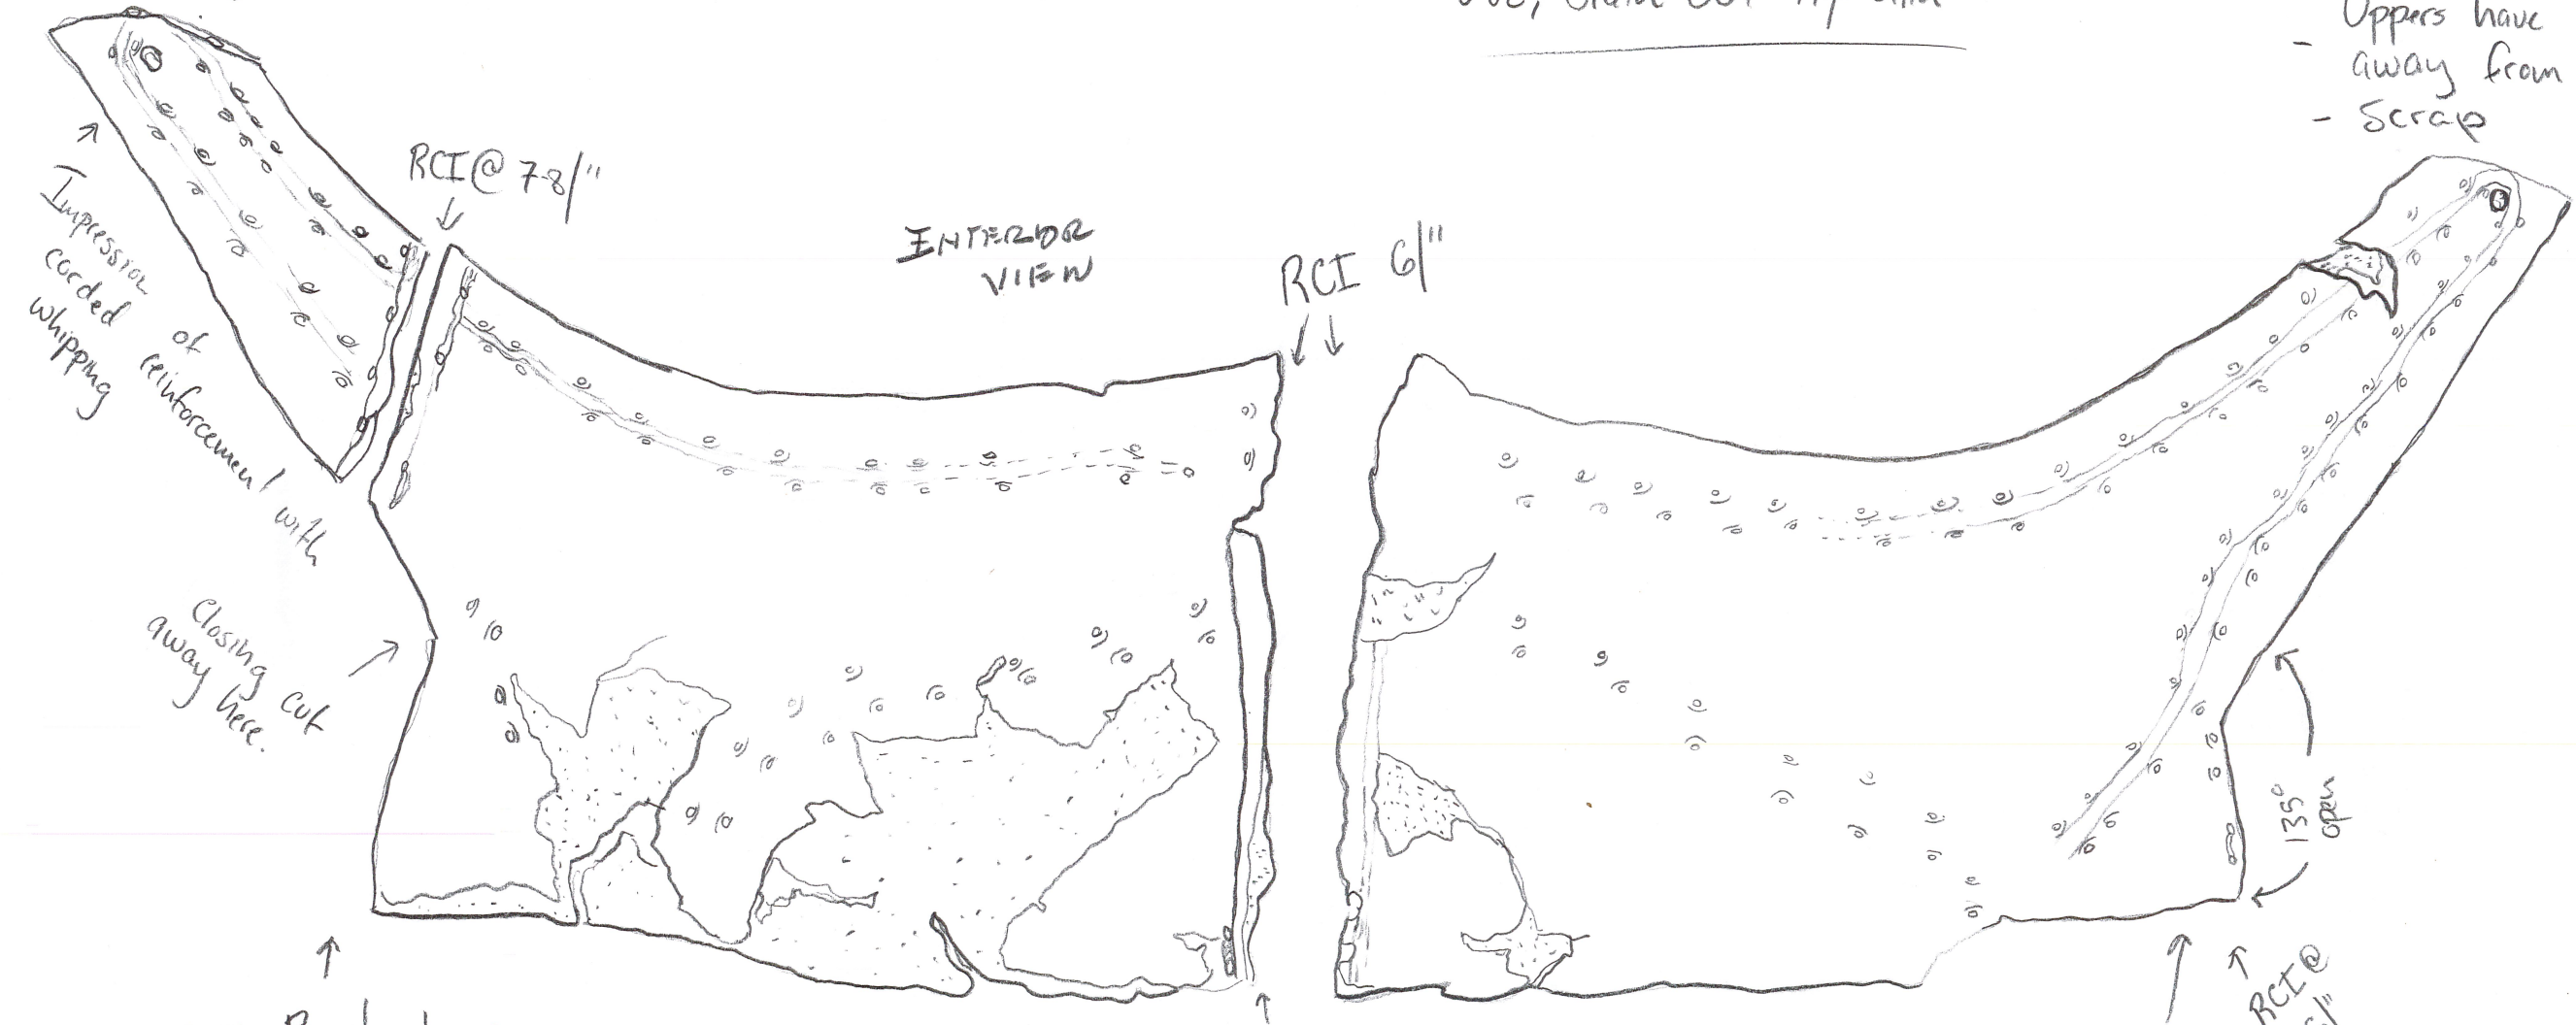

Vase 4/20/2022

SAP ©

PAIR Quarters from close quarter shoe.

#20424

5 oz, Grain Out Kip Skin

Uppers have been cut away from sewing
- Scrap

Pieced strap from FNR #20412

Impression of reinforced with
corded whipping

Closing cut
away here.

Round closing
appears cut away
@ side seam

INTERIOR
VIEW

Round Closing has
cut through the
flesh. Threads
Present on both
sides of seam.

Whipped in heel
lining evidenced
across both
quarters.

Closing threads
present in side
seam.

135°
open

1" : 1"